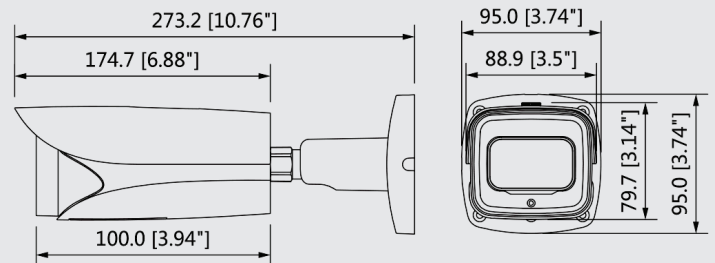

Artificial Intelligence - Object classification

MT-IPB550Z4EAI

TECHNICAL SPECIFICATIONS

Camera	Image Sensor	1/2.7" 5 Megapixel progressive Starlight			
	Effective Pixels	2592(H)x1944(V)			
	RAM/ROM	1GB/128MB			
	Scanning System	Progressive			
	Electronic Shutter Speed	Auto/Manual, 1/3~1/100000s			
	Min. Illumination	0.005Lux/F1.4 (Color,1/3s,30IRE) 0Lux/F1.4(IR on)			
	S/N Ratio	More than 50dB			
	IR Distance	Distance up to 50m (164ft)			
	IR On/Off Control	Auto / Manual			
	R LEDs	4			
Lens	Lens Type	Motorized/ Auto Iris(DC)			
	Mount Type	Board-in			
	Focal Length	2.7mm~13.5mm			
	Max Aperture	F1.4			
	Angle of View	H:100°~28° , V:72°~21°			
	Optical Zoom	4x			
	Focus Control	Motorized			
	Close Focus Distance	0.3m			
	DORI Distance		Lens	W	T
		Detect	64m(210ft)	212m(696ft)	
Observe		26m(85ft)	85m(279ft)		
Recognize		13m(43ft)	42m(138ft)		
Identify		6m(20ft)	21m(69ft)		
Pan/Tilt/Rotation Range	Pan:0°~360°; Tilt:0°~90°; Rotation:0°~360°				
Intelligence	IVS	Tripwire, Intrusion, Object Abandoned/ Missing Face Detection			
	Artificial Intelligence	Face Attributes , Perimeter Protection People Counting			
Video	Compression	H.265+/H.265/H.264+/H.264			
	Streaming Capability	3 Streams			
	Resolution	5M(2592×1944)/ 4M(2688×1520)/ 3M(2048×1536)/ 3M(2304×1296)/ 1080P(1920×1080)/1.3M(1280×960)/ 720P(1280×720)/ D1(704×576/704×480)/ VGA(640×480)/ CIF(352×288/352×240)			
	Frame Rate	Main Stream: 2560x1440(1~20fps)/4M(1~25/30fps) Sub Stream: D1(1~25/30fps) Third Stream: 720P(1~25/30fps)			
	Bit Rate Control	CBR/VBR			
	Bit Rate	H.264: 24K ~ 10240Kbps H.265: 14K ~ 9984Kbps			
	Day/Night	Auto(ICR) / Color / B/W			
	BLC Mode	BLC / HLC / WDR			
	White Balance	Auto/Natural/Street Lamp/Outdoor/ Manual			
	Gain Control	Auto/Manual			
	Noise Reduction	3D DNR			
	Motion Detetion	Off / On (4 Zone, Rectangle)			
	Region of Interest	Off / On (4 Zone)			
	Smart IR	Support			
	Digital Zoom	16x			
	Flip	0°/90°/180°/270°			
	Mirror	Off / On			
	Privacy Masking	Off / On (4 Area, Rectangle)			
	Audio	Compression	G.711a/ G.711Mu/ AAC/ G.726		
		Ethernet	RJ-45 (10/100Base-T)		
Protocol		HTTP; HTTPS; TCP; ARP; RTSP; RTP; UDP; SMTP; FTP; DHCP; DNS; DDNS; PPPOE; IPv4/v6; QoS; UPnP;NTP; Bonjour; 802.1x; Multicast; ICMP; IGMP; SNMP			
Interoperability		ONVIF, PSIA, CGI			
Streaming Method		Unicast / Multicast			
Max. User Access		10 Users/20 Users			
Edge Storage		NAS Local PC for instant recording Mirco SD card 128GB			
Web Viewer		IE, Chrome, Firefox, Safari			
Management Software		Smart PSS, DSS, Easy4ip			
Smart Phone		IOS, Android			
Certifications	CE (EN 60950:2000) UL:UL60950-1 FCC: FCC Part 15 Subpart B				
Interface	Audio Interface	1/1 channel In/Out			
	Alarm	2 channel In: 5mA 5VDC 1 channel Out: 300mA 12VDC			
Electrical	Power Supply	DC12V, PoE (802.3af)(Class 0)			
	Power Consumption	<12.95W			
Environmental	Operating Conditions	-30° C ~ +60° C (-22° F ~ +140° F) / Less than 95% RH			
	Storage Conditions	-30° C ~ +60° C (-22° F ~ +140° F) / Less than 95% RH			
	Ingress Protection	IP67			
	Vandal Resistance	IK10			
Construction	Casing	Metal			
	Dimensions	273.2mm×95.0mm×95.0mm (10.76"×3.74"×3.74")			
	Net Weight	1.11Kg (2.44lb)			
	Gross Weight	1.51Kg (3.33lb)			