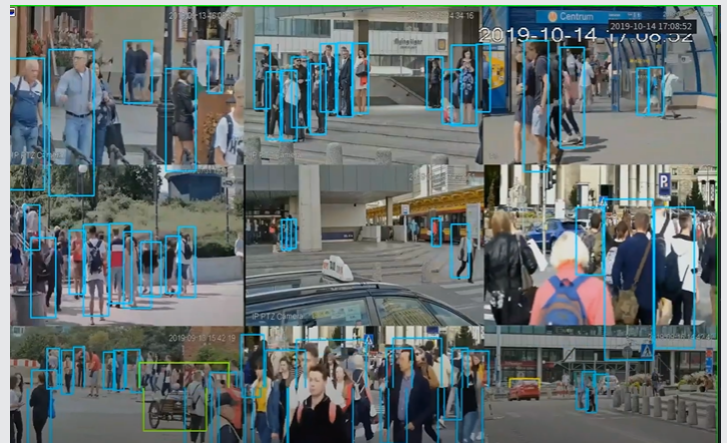

FEATURES

- 1/2.7" 5Megapixel progressive scan Starlight CMOS
- Artificial Intelligence video IVS
- H.265&H.264 triple-stream encoding
- 20 fps@2592 × 1944, 50/60 fps@1080P(1920 × 1080)
- Day/Night(ICR), 3DNR, AWB, AGC, BLC
- Multiple network monitoring: Web viewer, CMS(DSS/ PSS) & MT Mobile
- 2.7mm ~13,5mm motorized lens
- 2/1 Alarm in/out, 1/1 audio in/out
- Max. IR LEDs Length 50m
- Micro SD memory, IP67, IK10, PoE