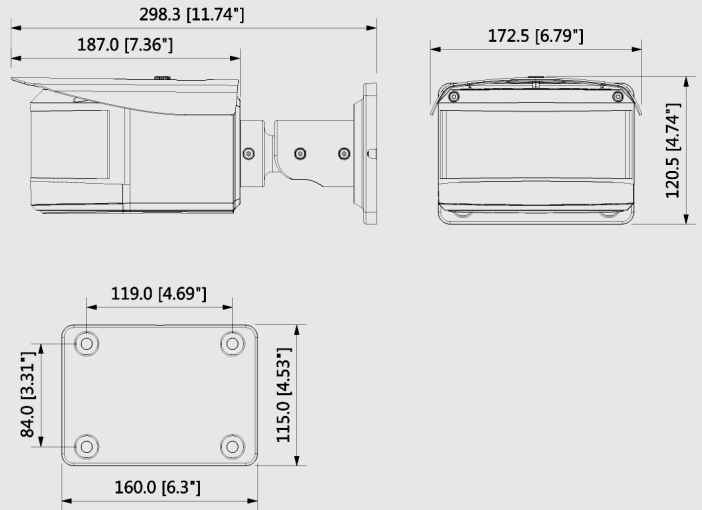

MT-IPF860-180

TECHNICAL SPECIFICATIONS

Camera	Image Sensor	Four 1/2.8" 2Megapixel progressive scan CMOS		
	Effective Pixels	4096(H)x1800(V)		
	RAM/ROM	2-4GB		
	Scanning System	Progressive		
	Electronic Shutter Speed	Auto/Manual, 1/3~1/100000s		
	Min. Illumination	0.002 Lux@F1.6 (Color, 30IRE) 0.0002 Lux@F1.6 (B/W, 30IRE)		
	S/N Ratio	More than 50dB		
	IR Distance	Distance up to 30m(98ft)		
	IR On/Off Control	Auto / Manual		
	R LEDs	8		
Lens	Lens Type	Fixed		
	Mount Type	Board-in		
	Focal Length	2.8mm		
	Max Aperture	F1.8		
	Angle of View	H: 180°, V:90°		
	Focus Control	Fixed		
	DORI Distance	Detect	52m(171ft)	
		Observe	21m(69ft)	
		Recognize	10m(33ft)	
		Identify	5m(16ft)	
Pan/Tilt/Rotation Range	Pan:0°~360°; Tilt:0°~90°; Rotation:0°~360°			
Intelligence	IVS	Tripwire, Intrusion, Object Abandoned/Missing		
	Advanced Intelligent Functions	Heat Map, E-PTZ		
Video	Compression	H.265+/H.265/H.264+/H.264		
	Streaming Capability	3 Streams		
	Resolution	4096×1800/3840×780/2560×520/ 1280x260/1024X208		
	Frame Rate	Main Stream: 4096x1800(1~25/30fps) Sub Stream: 1024X208 (1 ~ 25/30fps) Third Stream: 1280x260 (1 ~ 25/30fps)		
	Bit Rate Control	CBR/VBR		
	Bit Rate	H.265: 4Kbps~ 10Mbps H.264: 8Kbps~ 16Mbps		
	Day/Night	Auto(ICR) / Color / B/W		
	BLC Mode	BLC / HLC / WDR(120dB)		
	White Balance	Auto/Natural/Street Lamp/ Outdoor/Manual		
	Gain Control	Auto/Manual		
	Noise Reduction	3D DNR		
	Motion Detetion	Off / On (4 Zone, Rectangle)		
	Region of Interest	Off / On (4 Zone)		
	Smart IR	Support		
	Digital Zoom	16x		
	Privacy Masking	Off / On (4 Area, Rectangle)		