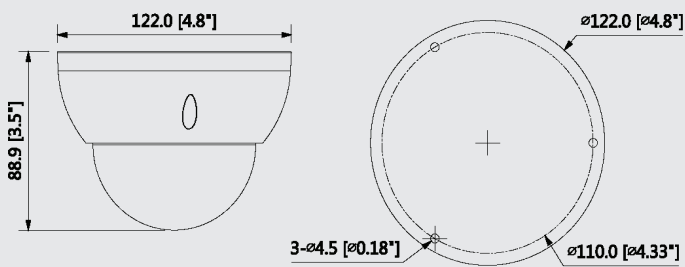

FEATURES

- 1/2.5" 8 Megapixel progressive scan Starlight CMOS
- H.265&H.264 dual-stream encoding
- 15fps@4K,25fps@5M
- Day/Night(ICR), 3DNR, AWB, AGC, BLC
- Multiple network monitoring: Web viewer, CMS PSS & Smartphone
- 2.7mm ~13,5mm motorized lens
- Max. IR LEDs Length 50m
- Micro SD card memory, IP67,IK10, PoE