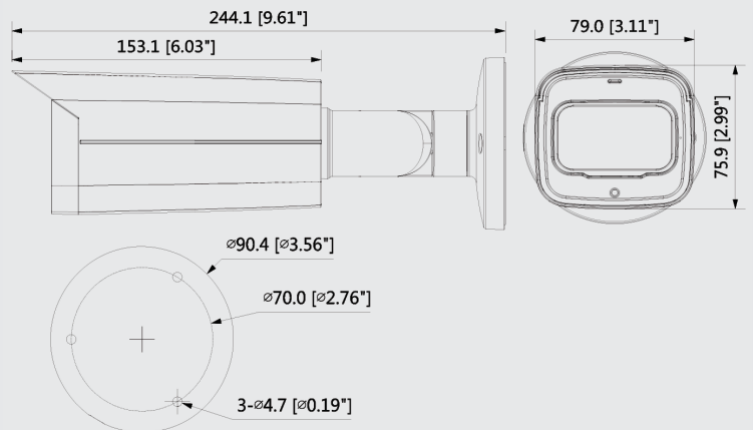

Datasheet rev.A18.3

Accessories:
DT-MFA122
junction box

Accessories:
DT-FA134-5
junction box

Accessories:
DT-MFA152E
pole mount

MT-IPB540Z4LAS

TECHNICAL SPECIFICATIONS

Camera	Image Sensor	1/3 4 MP progressive scan CMOS			
	Effective Pixels	2688(H) x 1520(V)			
	RAM/ROM	512MB/32MB			
	Scanning System	Progressive			
	Electronic Shutter Speed	Auto/Manual, 1/3(4)~1/100000s			
	Min. Illumination	0.008Lux/F1.4			
	S/N Ratio	0Lux/F1.4 (IR on)			
	IR Distance	More than 50dB			
	IR On/Off Control	Distance up to 60m			
R LEDs	Auto / Manual				
		4			
Lens	Lens Type	Motorized/ Auto Iris(DC)			
	Mount Type	Board-in			
	Focal Length	2.7mm~13.5mm			
	Max Aperture	F1.4			
	Angle of View	H:104°~28°, V:72°~20°			
	Optical Zoom	5x			
	Focus Control	Motorized			
	Close Focus Distance	0.3m			
	DORI Distance		Lens	W	T
		Detect	64m(210t)	222m(728ft)	
Observe		26m(85ft)	89m(292ft)		
Recognize		13m(43ft)	44m(144ft)		
Identify		6m(20ft)	22m(72ft)		
Pan/Tilt/Rotation Range	Pan:0°~360°; Tilt:0°~90°; Rotation:0°~360°				
Intelligence	IVS	Tripwire, Intrusion			
	Advanced Intelligent Functions				
Video	Compression	H.265+/H.265/H.264+/H.264			
	Streaming Capability	2 Streams			
	Resolution	4M(2688x1520)/3M(2304x1296)/1080P(1920x1080)/720P(1280x720)/VGA(640x480)/D1(7x480)/CIF(352x240)			
	Frame Rate	Main Stream: 5M (1 ~ 20fps) 3M(1 ~ 25/30fps) Sub Stream: D1/CIF(1 ~ 25/30fps)			
	Bit Rate Control	CBR/VBR			
	Bit Rate	H.264: 24~9472Kbps H.265: 14~5632Kbps			
	Day/Night	Auto(ICR) / Color / B/W			
	BLC Mode	BLC / HLC / WDR(120dB)			
	White Balance	Auto/Natural/Street Lamp/Outdoor/Manual			
	Gain Control	Auto/Manual			
	Noise Reduction	3D DNR			
	Motion Detetion	Off / On (4 Zone, Rectangle)			
	Region of Interest	Off / On (4 Zone)			
	Smart IR	Support			
	Digital Zoom	16x			
	Flip	0°/90°/180°/270°			
	Mirror	Off / On			
	Privacy Masking	Off / On (4 Area, Rectangle)			