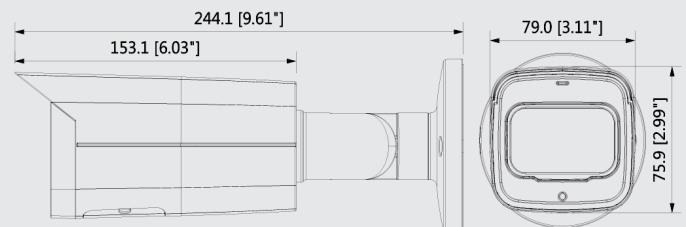

## TECHNICAL SPECIFICATIONS

Camera	Image Sensor	1/2.5" 8Megapixel progressive scan CMOS			
	Effective Pixels	3840(H)x2160(V)			
	RAM/ROM	512MB/32MB			
	Scanning System	Progressive			
	Electronic Shutter Speed	Auto/Manual, 1/3~1/100000s			
	Min. Illumination	0.06Lux/F1.6( Color,1/3s,30IRE) 0.3Lux/F1.6( Color,1/30s,30IRE) 0Lux/F1.6(IR on)			
	S/N Ratio	More than 50dB			
	IR Distance	Distance up to 60m (197ft)			
	IR On/Off Control	Auto / Manual			
	R LEDs	4			
Lens	Lens Type	Fixed			
	Mount Type	Board-in			
	Focal Length	2.8mm (4mm optional)			
	Max Aperture	F1.6 (F1.6)			
	Angle of View	H: 180°, V:44°			
	Focus Control	H:112° (88°), V:69° (48°)			
	DORI Distance	Lens	2.8 mm	4mm	
		Detect	69m(226ft)	89m(292ft)	
		Observe	28m(92ft)	36m(118ft)	
		Recognize	14m(46ft)	18m(59ft)	
Identify		7m(23ft)	9m(30ft)		
Pan/Tilt/Rotation Range	Pan:0°~360°; Tilt:0°~90°; Rotation:0°~360°				
Intelligence	IVS	Tripwire, Intrusion, Object Abandoned/Missing			
	Advanced Intelligent Functions	Face Detection			
Video	Compression	H.265+/H.265/H.264+/H.264			
	Streaming Capability	3 Streams			
	Resolution	4K(3840×2160)/6M(3072×2048) /5M(2560×1920)/ 3M(2048×1536)/ 3M(2304×1296)/1080P(1920×1080)/ 1.3M(1280×960)/720P(1280×720)/ D1(704×576/704×480) /VGA(640×480)/ CIF(352×288/352×240)			
	Frame Rate	Main Stream:K(1~15fps)/3M(1~25/30fps) Sub Stream: D1(1~25/30fps) Third Stream: 1080P(1~25/30fps)			
	Bit Rate Control	CBR/VBR			
	Bit Rate	H.264: 24K ~ 10240Kbps H.265: 14K ~ 9984Kbps			
	Day/Night	Auto(ICR) / Color / B/W			
	BLC Mode	BLC / HLC / WDR(120dB)			
	White Balance	Auto/Natural/Street Lamp/ Outdoor/Manual			
	Gain Control	Auto/Manual			
	Noise Reduction	3D DNR			
	Motion Detetion	Off / On (4 Zone, Rectangle)			
	Region of Interest	Off / On (4 Zone)			
	Smart IR	Support			
	Digital Zoom	16x			
	Privacy Masking	0°/90°/180°/270°			
	Mirror	Off / On			
	Privacy Masking	Off / On (4 Area, Rectangle)			
	Audio	Compression	G.711a/G.711Mu/AAC/ G.726		
		Ethernet	RJ-45 (100/1000Base-T)		
Protocol		HTTP;HTTPS;TCP; ARP;RTSP;RTP;UDP; SMTP;FTP;DHCP;DNS; DDNS;PPPOE;IPv4/v6; QoS;UPnP;NTP; Bonjour;802.1x;Multicast; ICMP;IGMP;SNMP			
Interoperability		ONVIF, PSIA, CGI			
Streaming Method		Unicast / Multicast			
Max. User Access		10 Users/20 Users			
Edge Storage		NAS Local PC for instant recording Mirco SD card 128GB			
Web Viewer		IE, Chrome, Firefox, Safari			
Management Software		Smart PSS, DSS, Easy4ip			
Smart Phone		IOS, Android			
Certifications	CE (EN 60950:2000) UL:UL60950-1 FCC: FCC Part 15 Subpart B				
Interface	Audio Interface	1/1 channel In/Out			
	Alarm	1 channel In: 5mA 5VDC 1 channel Out: 300mA 12VDC			
Electrical	Power Supply	DC12V, PoE (802.3af)(Class 0)			
	Power Consumption	<11W			
Environmental	Operating Conditions	-30° C ~ +60° C (-22° F ~ +140° F) / Less than 95% RH			
	Storage Conditions	-30° C ~ +60° C (-22° F ~ +140° F) / Less than 95% RH			
	Ingress Protection	IP67			
	Vandal Resistance	IK10			
Construction	Casing	Metal			
	Dimensions	244.1mm×79mm×75.9mm (9.61"×3.11"×2.99")			
	Net Weight	0.815kg (1.80lb)			
	Gross Weight	1.08kg (2.38lb)			