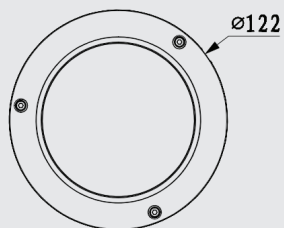

FEATURES

- 1/3" 4Megapixel progressive scan CMOS
- H.265&H.264 triple-stream encoding
- 25/30fps@4Mp(2688×1520)
- WDR(120dB), Day/Night(ICR), 3DNR, AWB, AGC, BLC
- Multiple network monitoring:
  Web viewer, CMS(DSS/PSS) & DMSS
- 2.7mm ~12mm motorized lens
- Max. IR LEDs Length 50m
- IP67,IK10, PoE
- Micro SD card memory