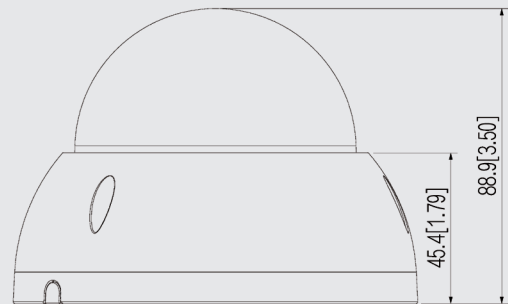

FEATURES

- 1/2.8" Starlight CMOS
- Powerful 4x optical zoom
- Support triple-streams encoding
- WDR, Day/Night(ICR), Ultra DNR
- Max. 25/30fps@1080P· Max 100°/s pan speed
- Support PoE
- IP66, IK10

MT-IPSD2200S