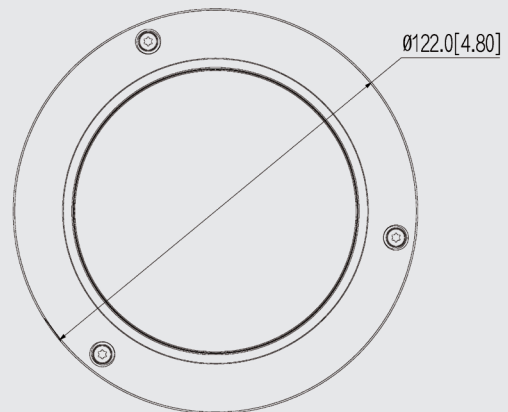

FEATURES

- 1/2.8" Starlight CMOS
- Powerful 4x optical zoom
- Support triple-streams encoding
- WDR, Day/Night(ICR), Ultra DNR
- Max. 25/30fps@1080P· Max 100°/s pan speed
- Support PoE
- IP66, IK10