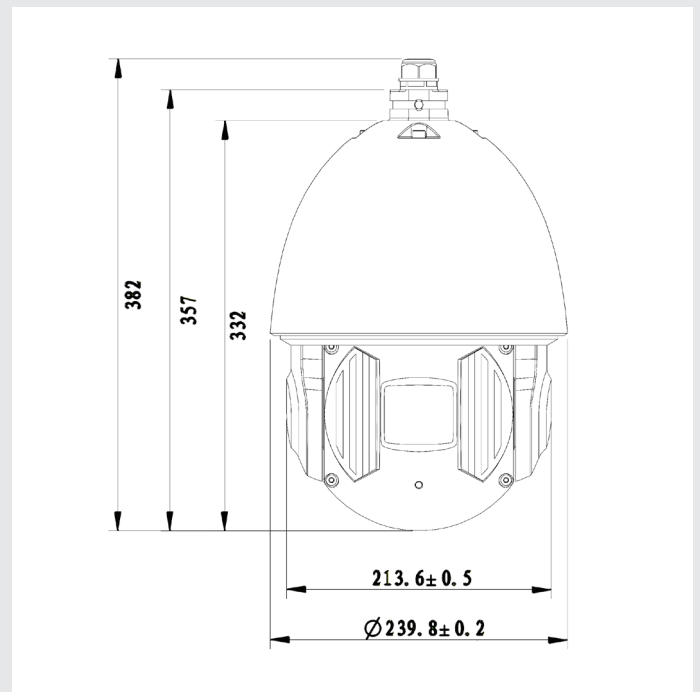

FEATURES

- 1/1.7" Megapixel Exmor WDR
- Powerful 30x optical zoom
- H.265 Encoding
- Max. 30fps@4K, 50/60fps@1080P
- Support Hi-PoE
- IP67 , IK10