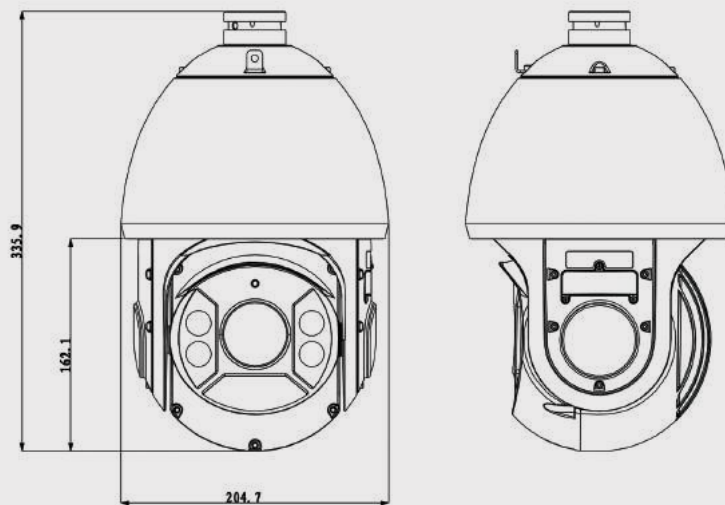

### FEATURES

- 20x/30x optical zoom
- HD and SD switchable
- Max. 25/30fps@1080P(1920x1080) & 50/60fps@720P resolution
- DWDR, Day/Night(ICR), Ultra DNR, Auto iris, Auto focus
- Control over coaxial cable, long distance real-time transmission
- Max 240°/s pan speed, 360° endless pan rotation
- Up to 255 presets, 5 auto scan, 8 tour, 5 pattern
- Built-in 2/1 alarm in/out
- Support intelligent 3D positioning with DH-SD protocol
- IP66, OSD
- IR Distance up to 100m