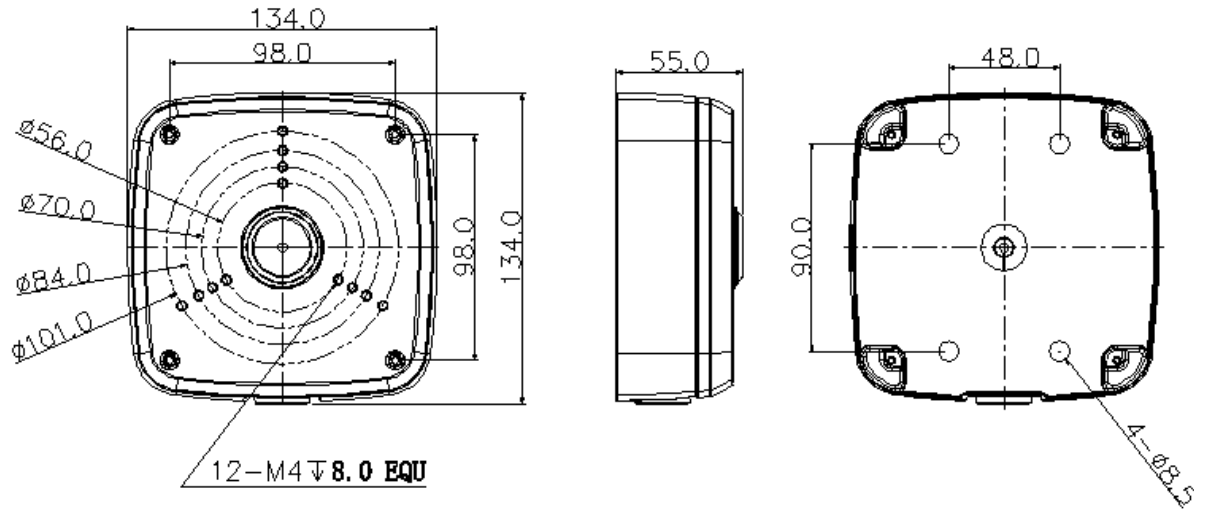

DT-MFA122

Camera mounting side view:

View of the ceiling mounting side:

DT-MFA122

Internal view:

Bracket dimensions:

In the kit:

Material:	Aluminum
Color:	White
Distance from mounting surface:	53 mm
Weight:	0.61 kg
Dimensions:	134 x 134 x 55 mm